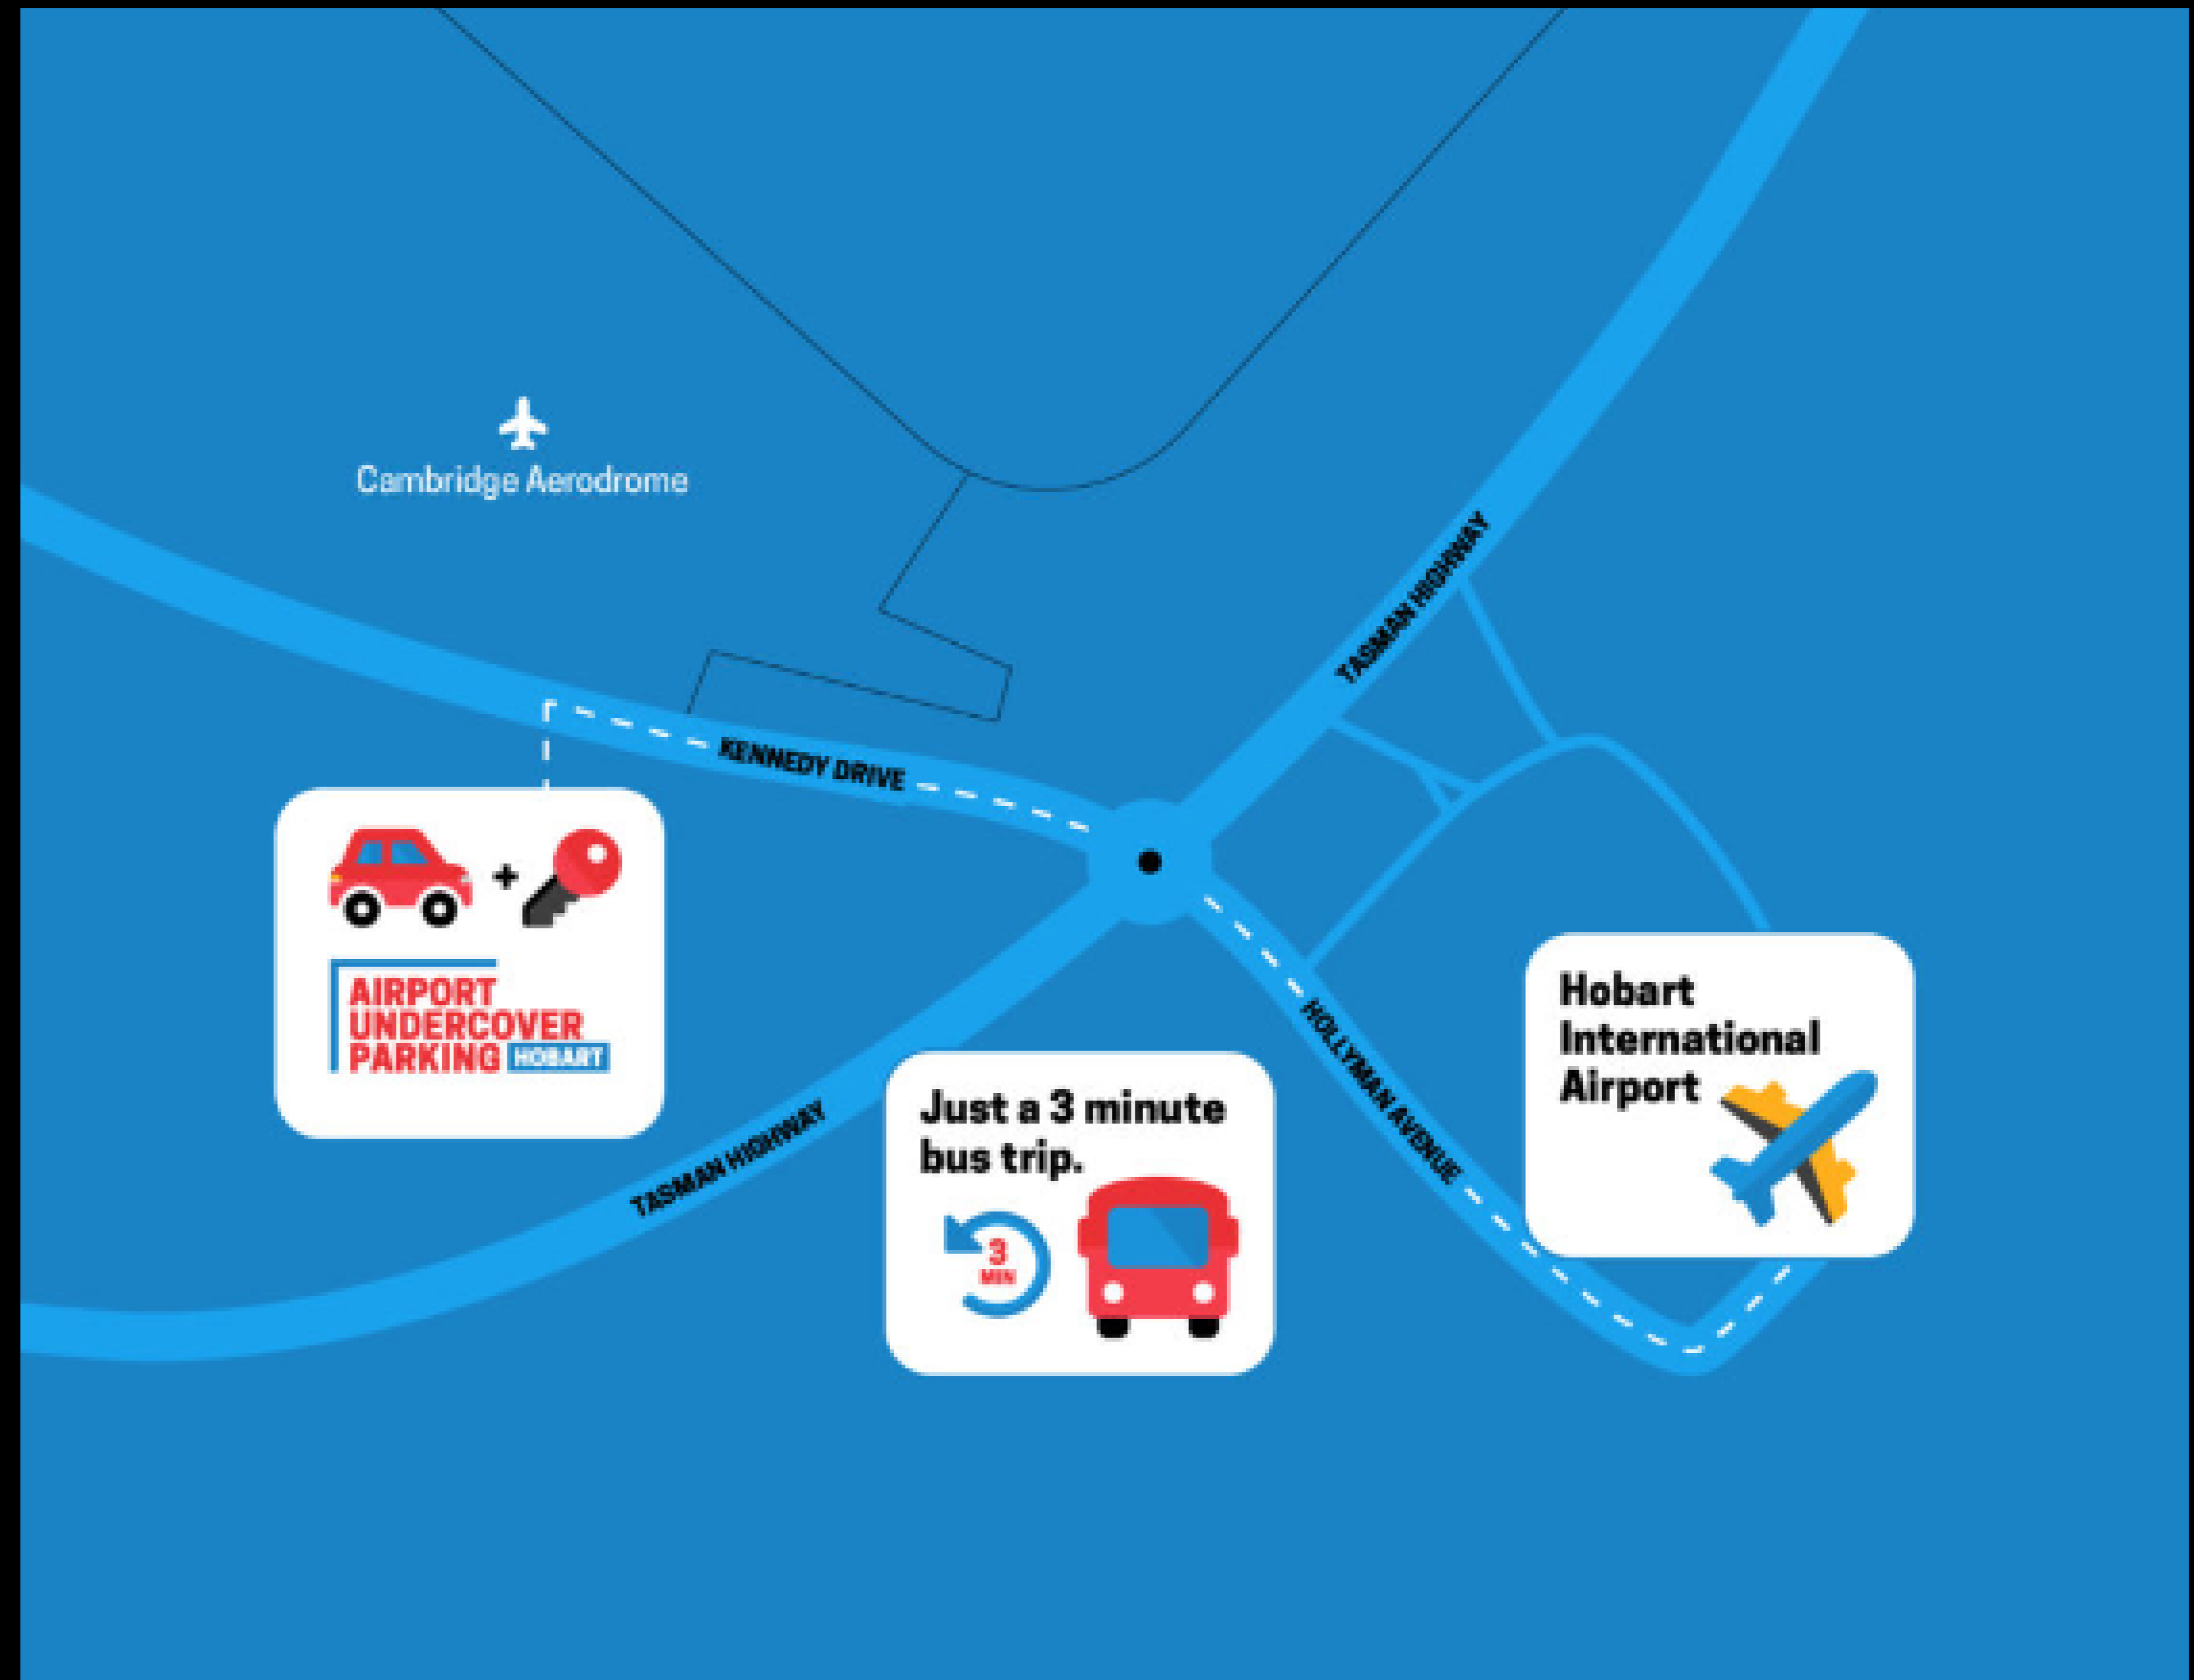

# HOBART AIRPORT AFTER HOURS PICK UP

## Hobart Airport Undercover Parking.

94 Kennedy Drive, Cambridge TAS

**On arrival at the Hobart Airport:** when you have collected your luggage, exit the airport and cross the first pedestrian crossing. Turn left and head past the VIP parking and wait just prior to the Uber collection point. Their shuttle bus will meet you there and take you to the van. If assistance is required, please call the driver on 0459 485 882.

**If you are already in Hobart:** please make your way to Hobart Airport Undercover parking, located at 94 Kennedy Drive, Cambridge TAS. Staff there will hand you the keys. Please note there may only be one staff member on duty who could be driving their shuttle bus to and from the airport. If there is no one there on your arrival, please wait and someone will be back shortly.