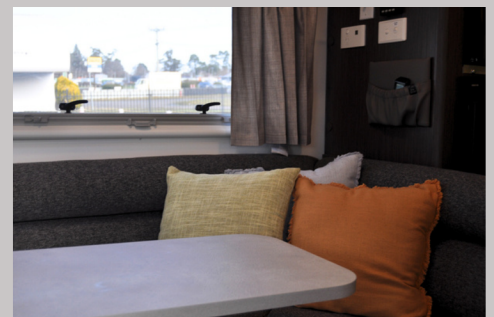

Jayco Journey

About The Van

Discover the perfect getaway with our 17-foot Jayco Journey pop-top caravan, designed for comfort and adventure. This Australian gem comfortably sleeps two adults and a young child, offering a cozy retreat on the road. Enjoy home-like convenience with a well-equipped kitchenette, a welcoming dinette, and a TV for entertainment. The spacious interior includes a private shower and toilet, ensuring a refreshing experience wherever you roam. Ideal for exploring Tasmania in style, this caravan is your ticket to a memorable escape!

WHAT CAN I HIRE?

Bedding & Linen:

Renters to bring own bedding. If not, a double kit can be supplied at \$100. \$40 per extra kit after that.

Outdoor table & chairs:

A sturdy collapsible outdoor camp table and camp chairs for the number of travellers within the rental.